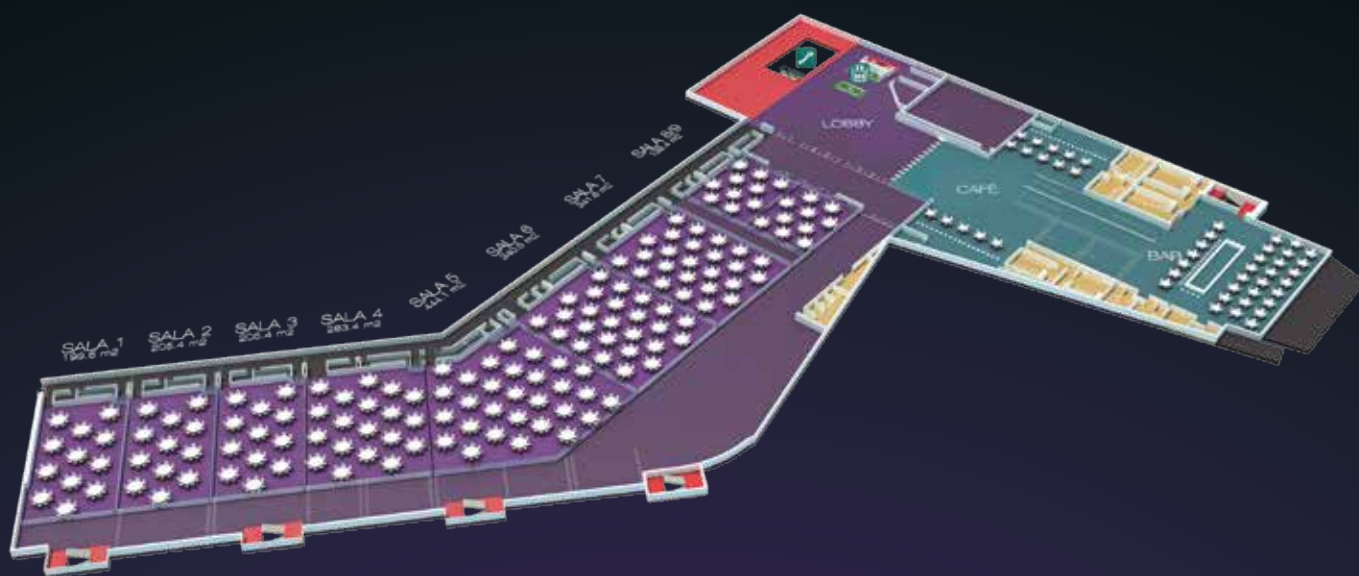

MEGAPOLIS

CONVENTION CENTER
PANAMA

MEGAPOLIS CONVENTION CENTER

The new and modern convention center, located in Multicentro Mall, and connected to both hotels by two suspended glass bridge, provide everything you need for meetings, trainings, exhibitions, conventions and all kind of social events.

Our Megapolis Grand Ballroom measures 3.600m² and can be divided into 9 separate rooms to serve all your needs and can accommodate 3,000 people.

Other amenities include, 4 VIP rooms, press rooms, dressing rooms, café & bar, Grab 'n go, 3000 parking spaces, audiovisual capabilities, wireless internet and simultaneous live translation.

MODERN DESIGN AND HIGH TECHNOLOGY

CANTIDAD DE PERSONAS EN CONFIGURACIONES / NUMBER OF PEOPLE BY SETTING

UBICACIÓN	ÁREA (M ²) AREA (M ²)	PIES CUADRADOS SQUARE FEET (sq ft)	DIMENSIONES (M) (L/A/A) DIMENSIONS (M) (L/W/H)	AUDITORIO THEATRE	CENA MESA 60" BANQUETS (ROUNDS) 6-8 PAX	ESCUELA CLASSROOM	MONTAJE U U-SHAPE	MONTAJE O HOLLOW SQUARE	IMPERIAL CONFERENCE	COCTEL COCKTAIL
										
SALON 1	196	2,109.72	19.17 x 10.24 x 9.8	205	120	105	54	60	50	150
SALON 2	201	2,163.54	19.17 x 10.46 x 9.8	205	120	105	54	60	50	150
SALON 3	201	2,163.54	19.17 x 10.48 x 9.8	205	120	105	54	60	50	150
SALON 4	278	2,992.36	19.17 x 14.49 x 9.8	260	150	144	62	72	62	170
SALON 5	437	4,703.82	---	400	280	228	70	82	80	300
SALON 6	334	3,595.14	21 x 15.88 x 9.8	320	200	174	70	82	60	250
SALON 7	334	3,595.14	21 x 15.88 x 9.8	320	200	174	70	82	60	250
SALON 8	137	1,474.65	12.88 x 10.60 x 9.8	130	80	70	35	46	32	90
SALON 9	133	1,431.60	12.88 x 10.30 x 9.8	130	80	70	35	46	32	90
GRAN SALON CON FOYER	3.561	38,330.28	---	3000	2000	---	---	---	---	2400
GRAN SALON	2.313	24,896.92	---	---	1400	---	---	---	---	1600